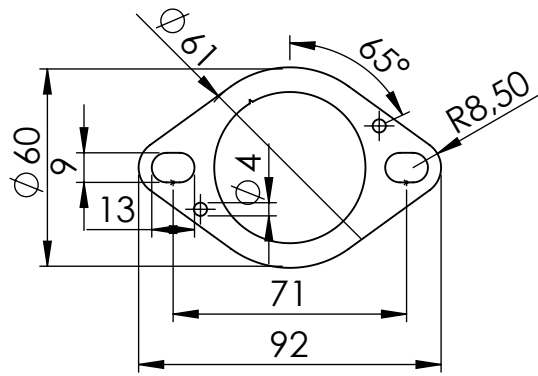

Original silencers

CILINDER FLANGE SP. 5mm
Cod. 206412

CILINDER BUSHING
Cod. 206413

WARNING

- it is advisable to optimize the carburation by remapping the stock ECU or by adopting an additional ECU unit.

ART. 8097 SPARE PARTS

HONDA CRF 1000 L AFRICA TWIN / ADVENTURE SPORTS

(Compatible with stock exhaust only, not compatible with LeoVince slip-on)

(A) FITTING KIT Cod. 308089601R