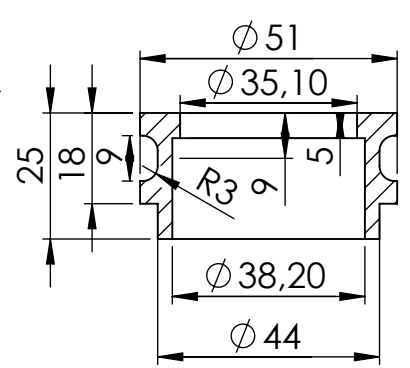

Original silencers

CILINDER FLANGE SP. 5mm
Cod. 206412

CILINDER BUSHING
Cod. 206413

WARNING

- it is advisable to optimize the carburation by remapping the stock ECU or by adopting an additional ECU unit.

ART. 8097 SPARE PARTS

HONDA CRF 1000 L AFRICA TWIN / ADVENTURE SPORTS

(Compatible with stock exhaust only, not compatible with LeoVince slip-on)

(A) FITTING KIT Cod. 308089601R