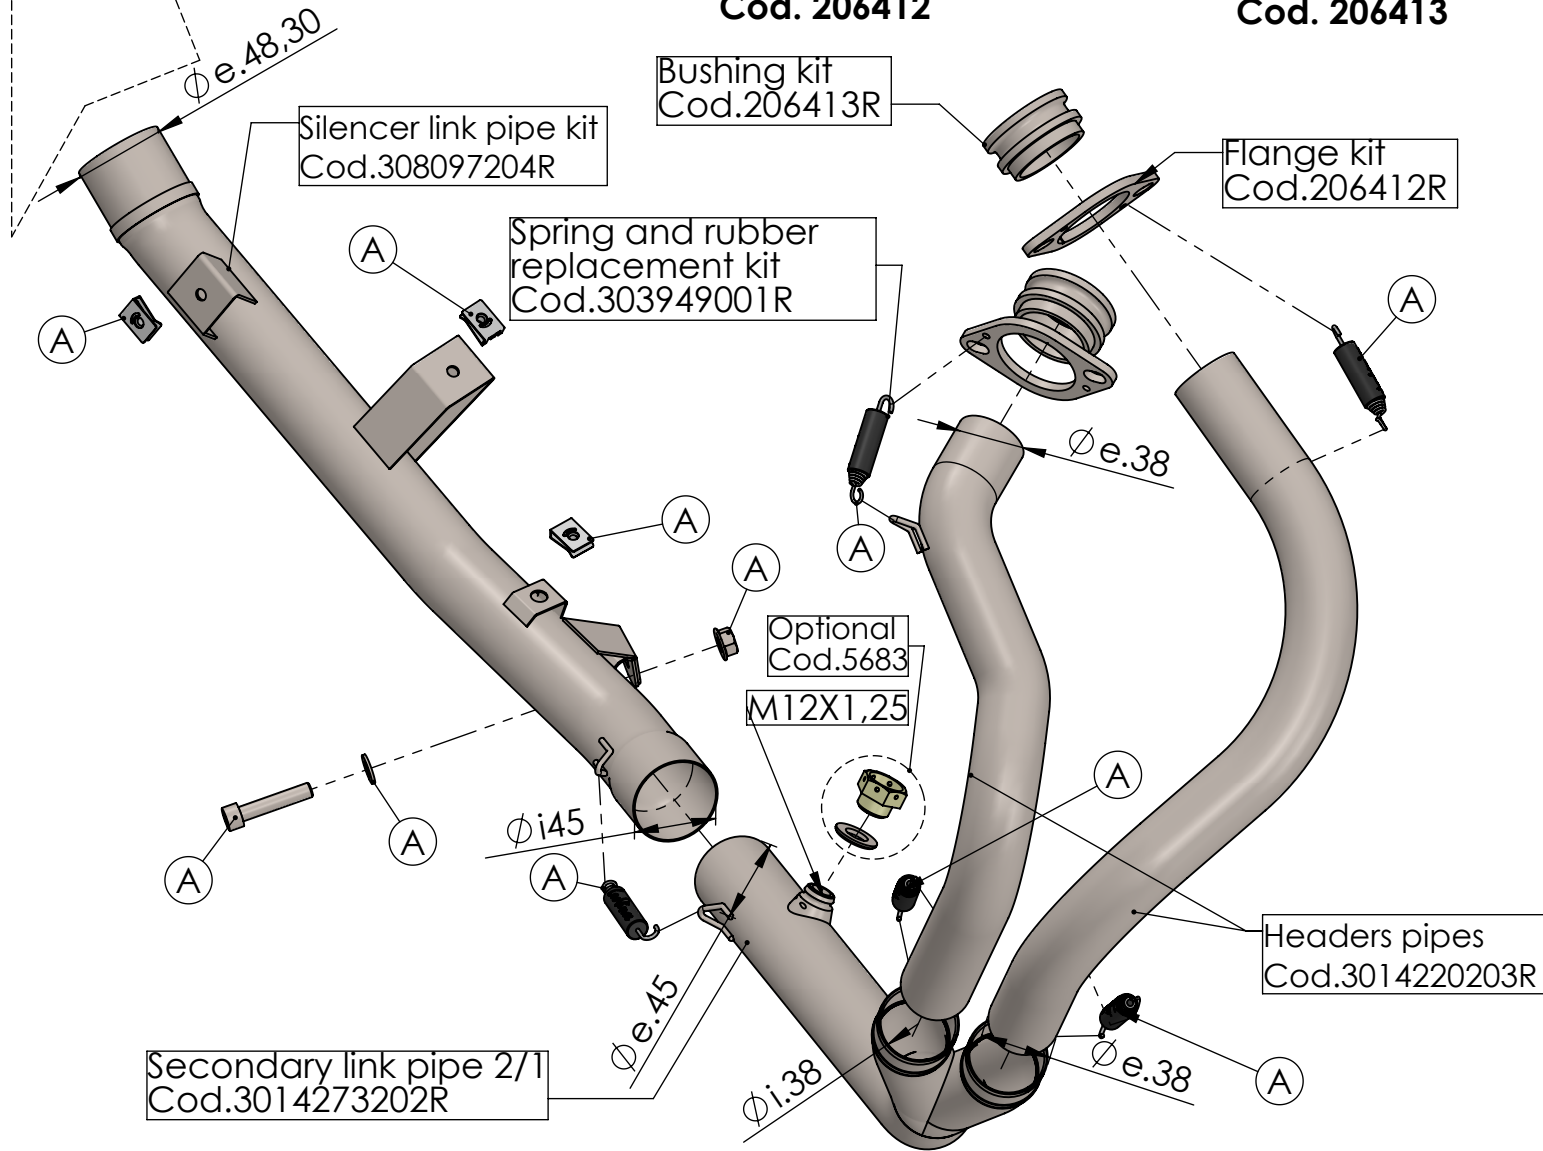

Original silencers

CILINDER FLANGE SP. 5mm
Cod. 206412

CILINDER BUSHING
Cod. 206413

WARNING

- it is advisable to optimize the carburation by remapping the stock ECU or by adopting an additional ECU unit.

ART. 8097 SPARE PARTS

HONDA CRF 1000 L AFRICA TWIN / ADVENTURE SPORTS

(Compatible with stock exhaust only, not compatible with LeoVince slip-on)

(A) FITTING KIT Cod. 308089601R